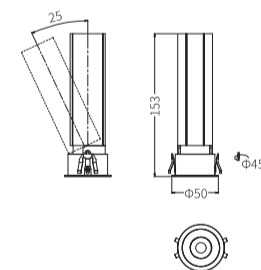

ELARA W TRM 55

Light Distribution

Direct