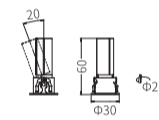

divinity lights

Quick Info

CRI $\geq$ 90
3000K, 4000K, 5700K
Tunable White 2700-6500K
ON-OFF/ ON-OFF (FLICKER FREE)
DALI-2 DT6 / DALI-2 DT8/ DALI +
SDCM $<$ 3
Lens & Reflector
L70 @50,000h
Aluminium Die-cast

Type

Recessed

Single Line Diagram

Recessed

ELARA W TRM 25