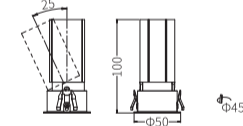

ELARA W TRM 45