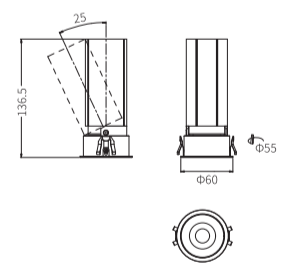

ELARA W TRM 45

ELARA W TRM 55

Light Distribution

Direct