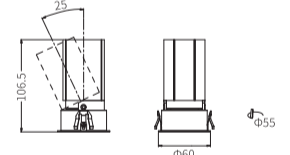

ELARA W TRM 55

Light Distribution

Direct