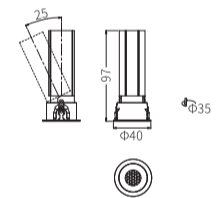

ELARA W TRM 35