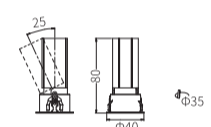

ELARA W TRM 35